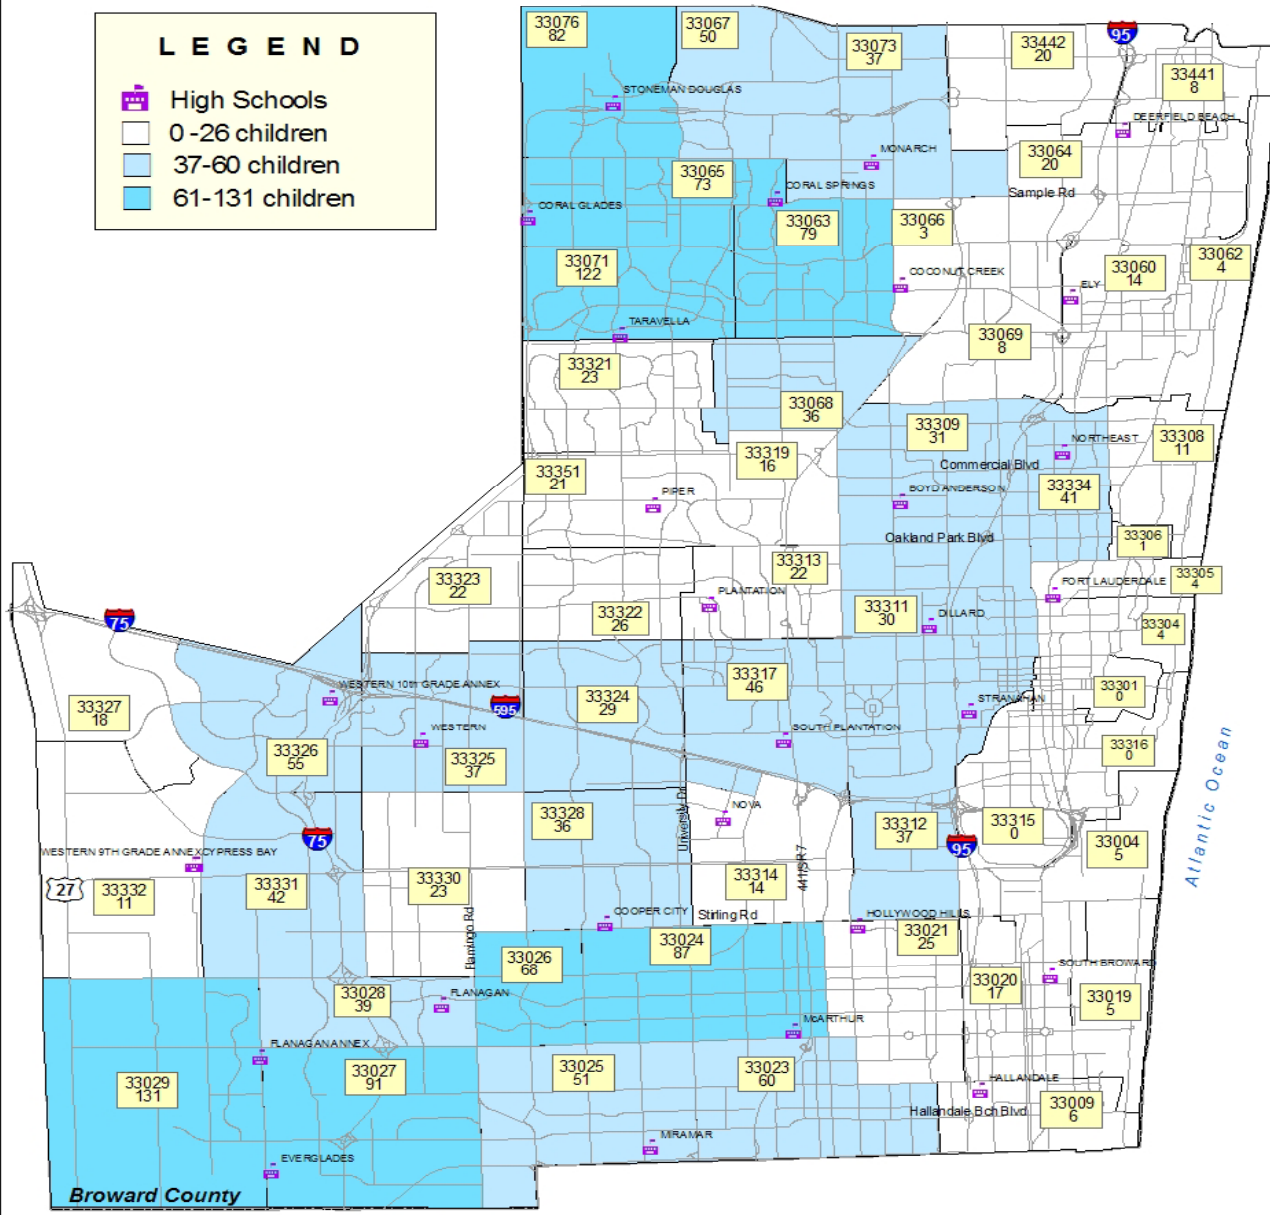

Broward County High School Children with Allergies (Environment)

LEGEND

-  High Schools
-  0-26 children
-  37-60 children
-  61-131 children

Broward County
Miami-Dade County