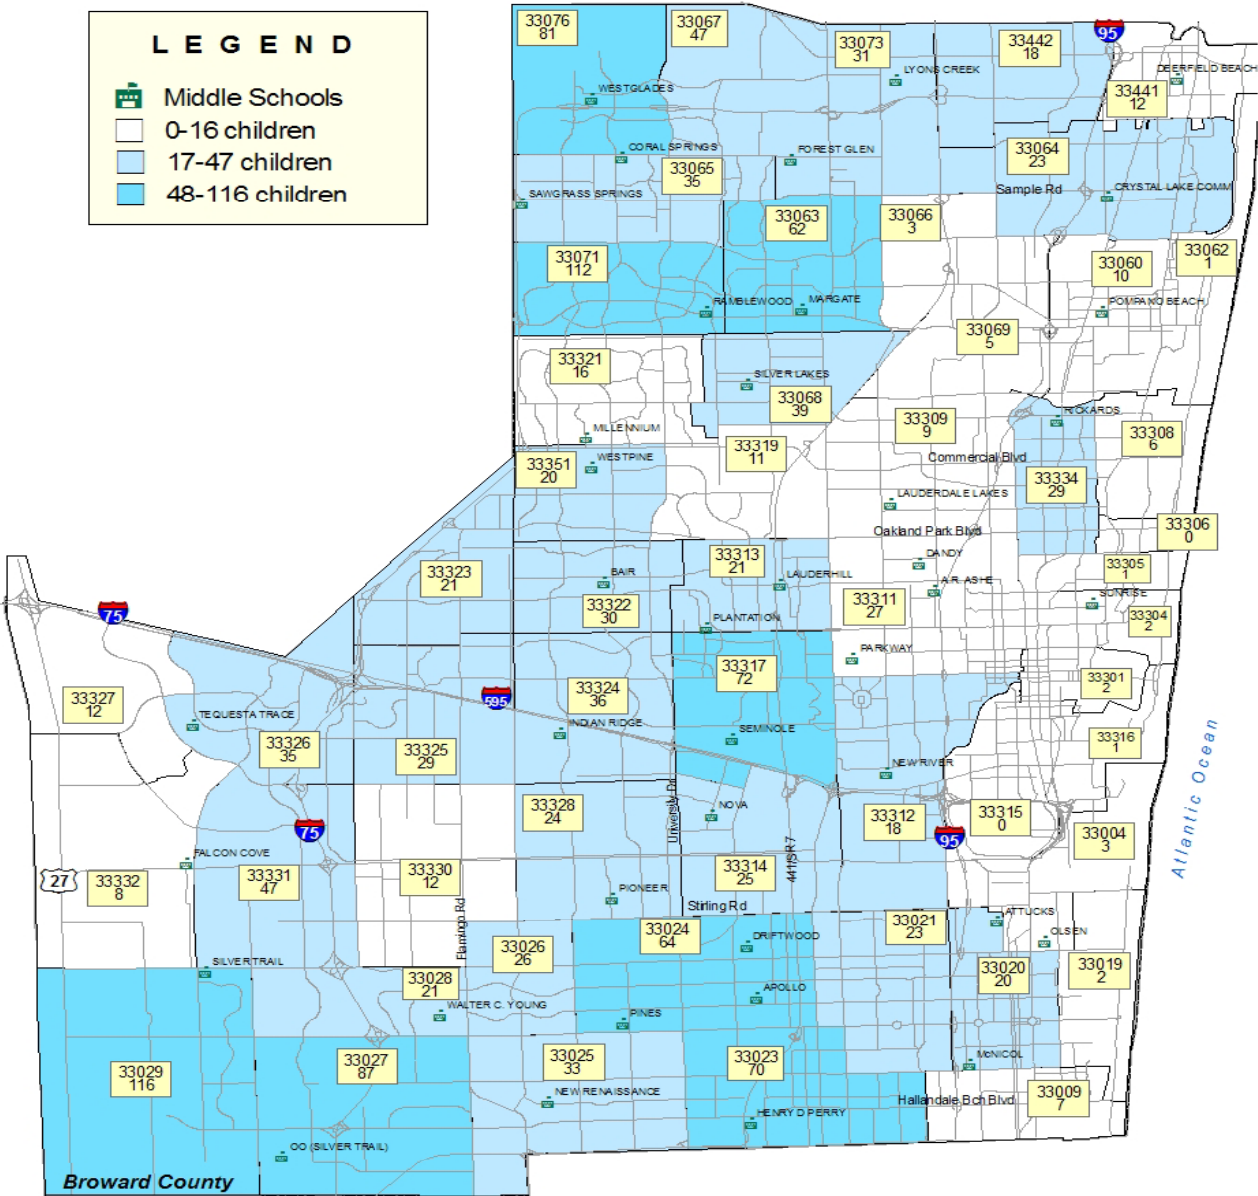

# Broward County Middle School Children with Allergies (Environment)

**LEGEND**

-  Middle Schools
-  0-16 children
-  17-47 children
-  48-116 children

Miami-Dade County