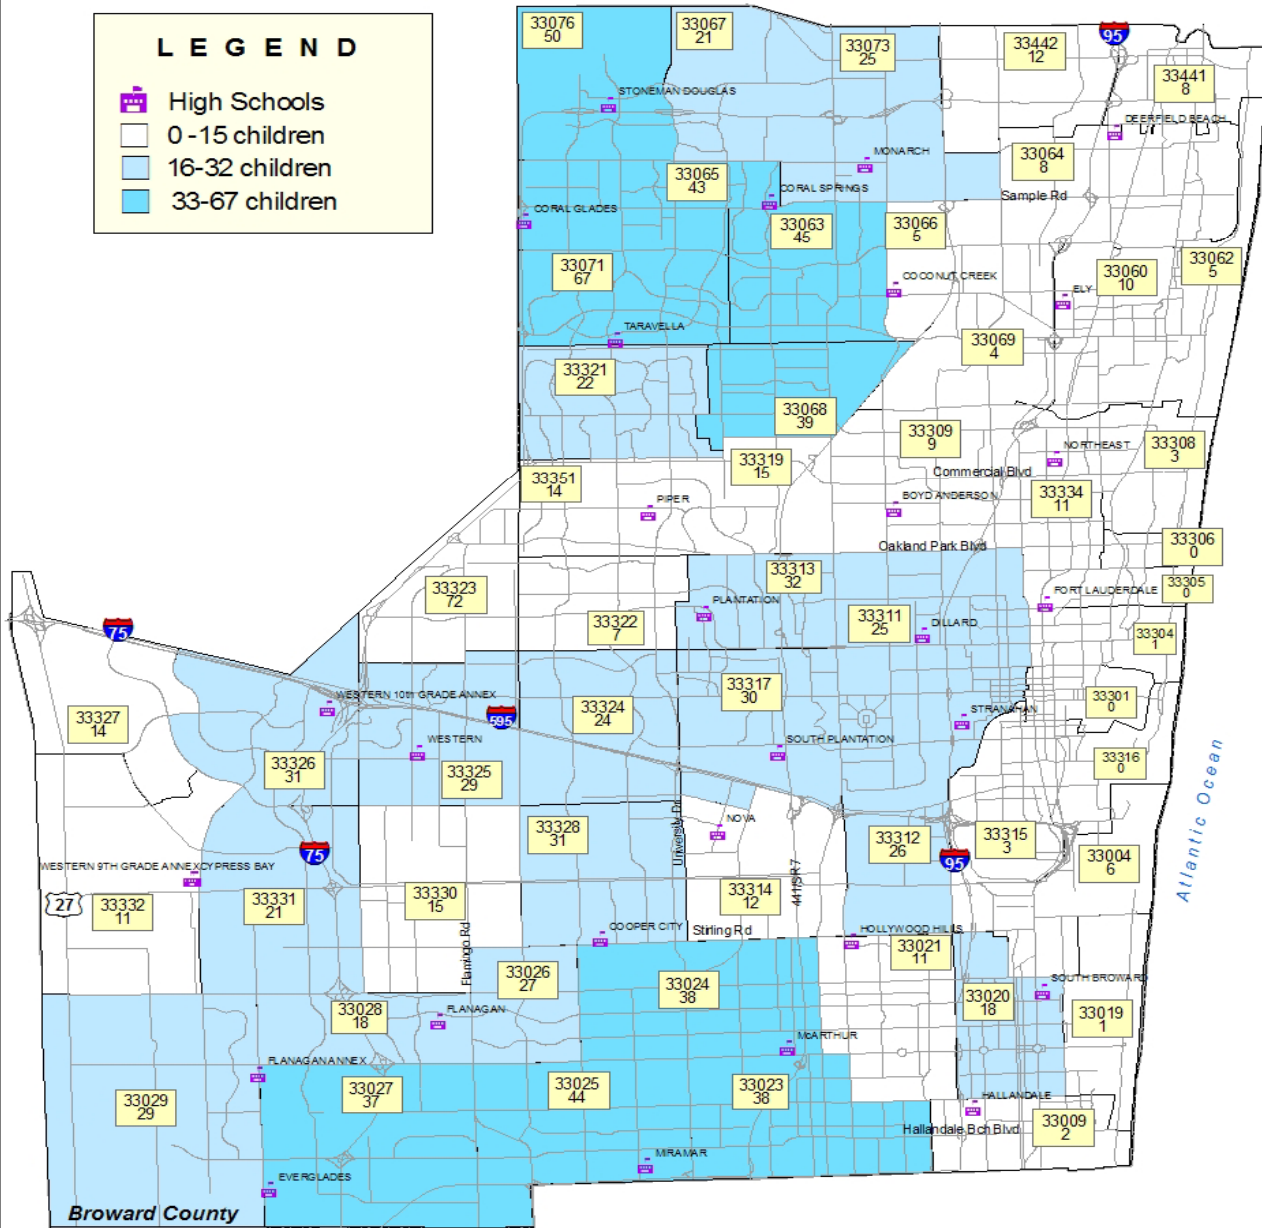

# Broward County High School Children with Allergies (Food)

**LEGEND**

-  High Schools
-  0 - 15 children
-  16 - 32 children
-  33 - 67 children

Broward County  
Miami-Dade County