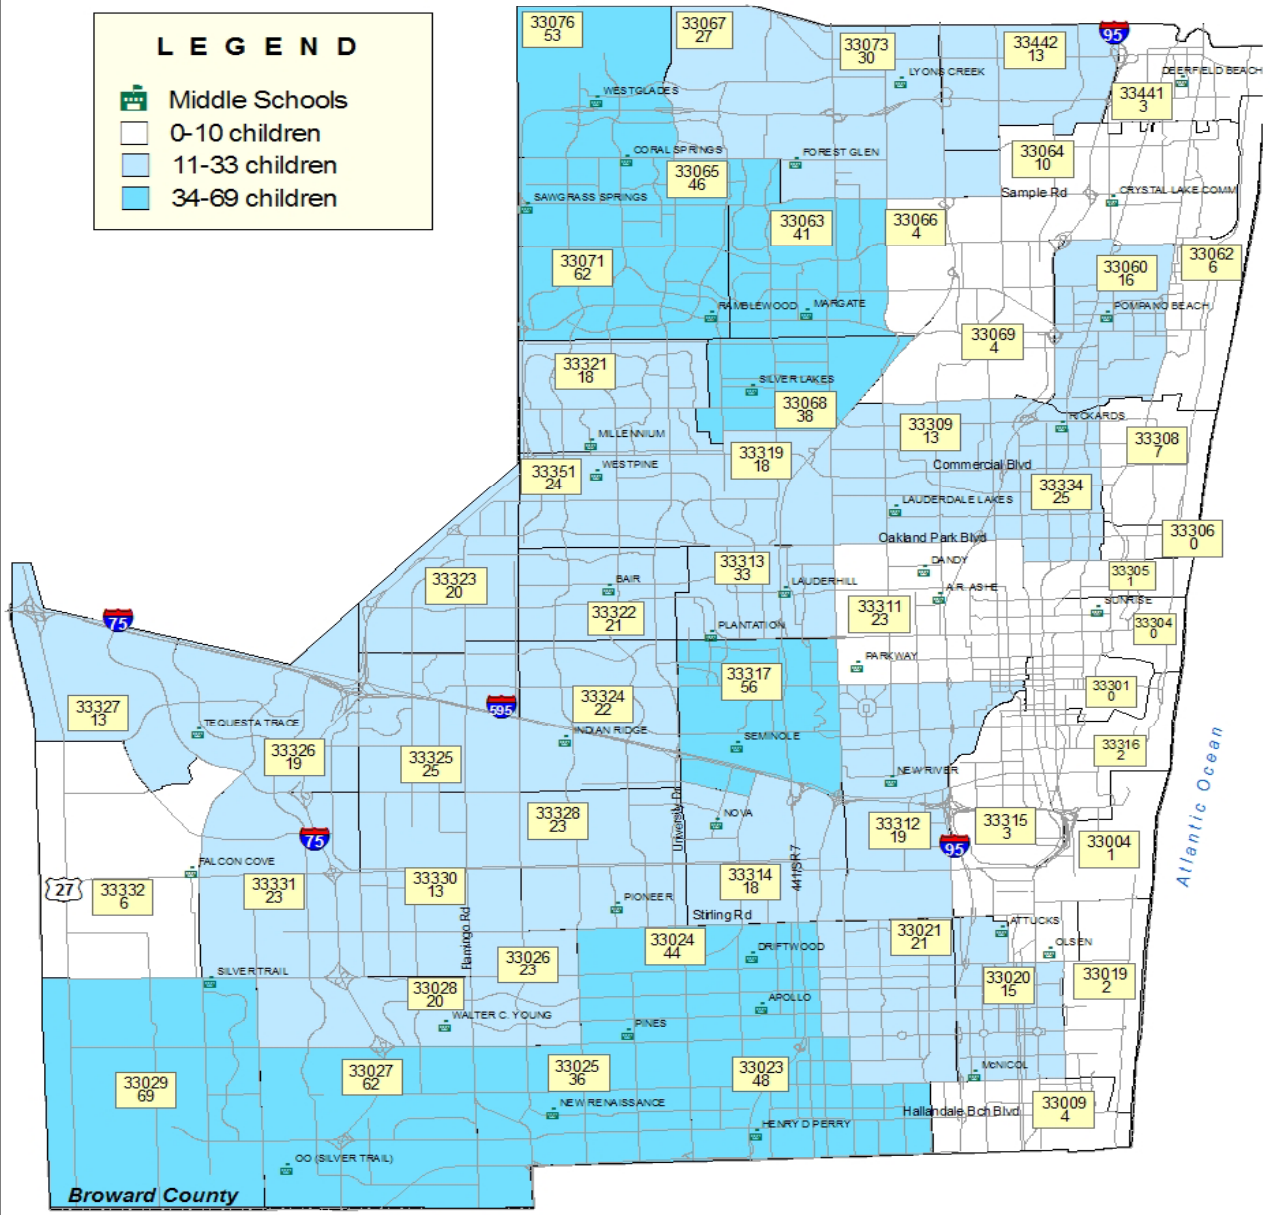

# Broward County Middle School Children with Allergies (Food)

**LEGEND**

-  Middle Schools
-  0-10 children
-  11-33 children
-  34-69 children

Broward County  
Miami-Dade County