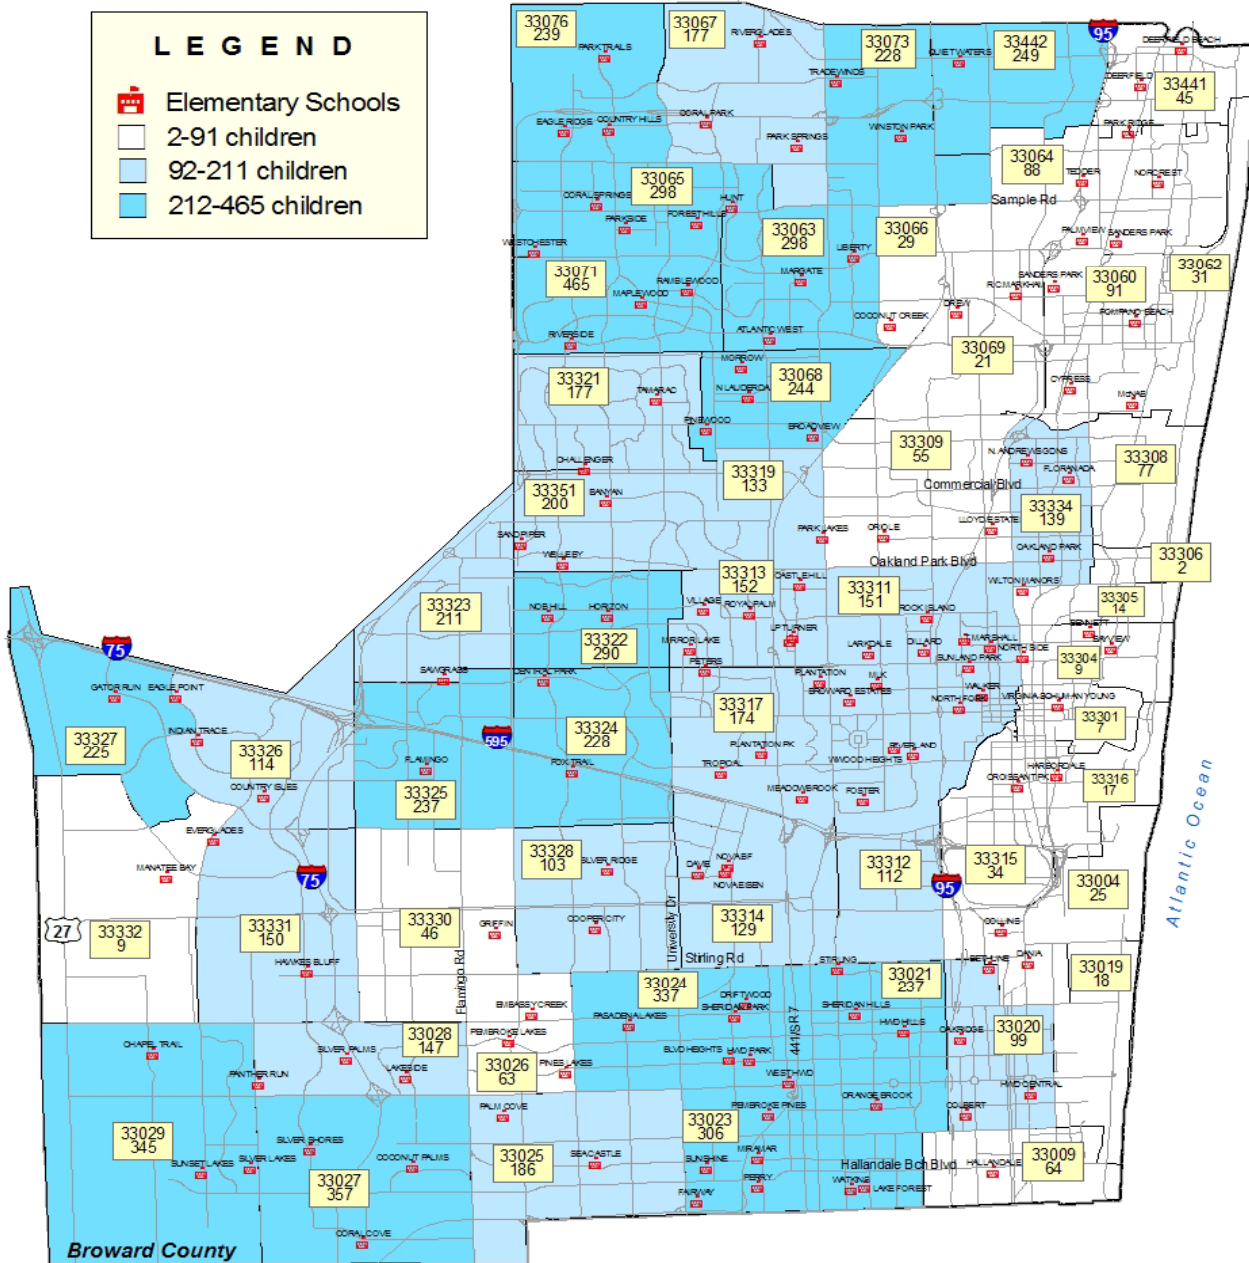

# Broward County Elementary School Children with Allergies (All)

## LEGEND

-  Elementary Schools
-  2-91 children
-  92-211 children
-  212-465 children

Broward County  
Miami-Dade County