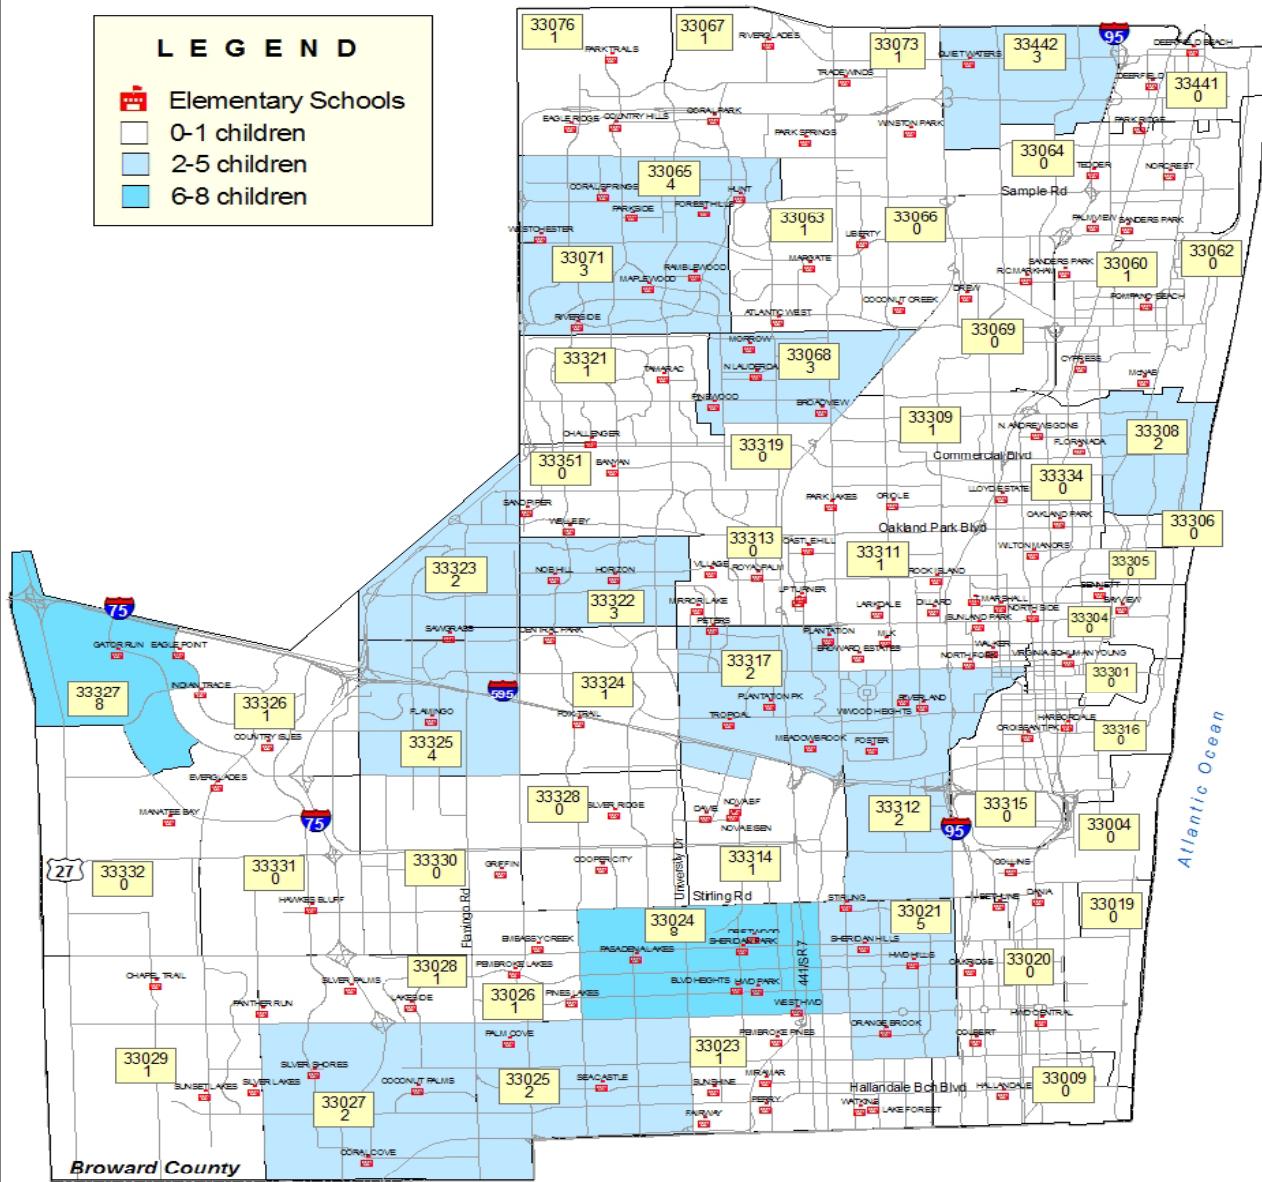

Broward County Elementary School Children with Gastrointestinal Disorders

LEGEND

-  Elementary Schools
-  0-1 children
-  2-5 children
-  6-8 children

Broward County
Miami-Dade County