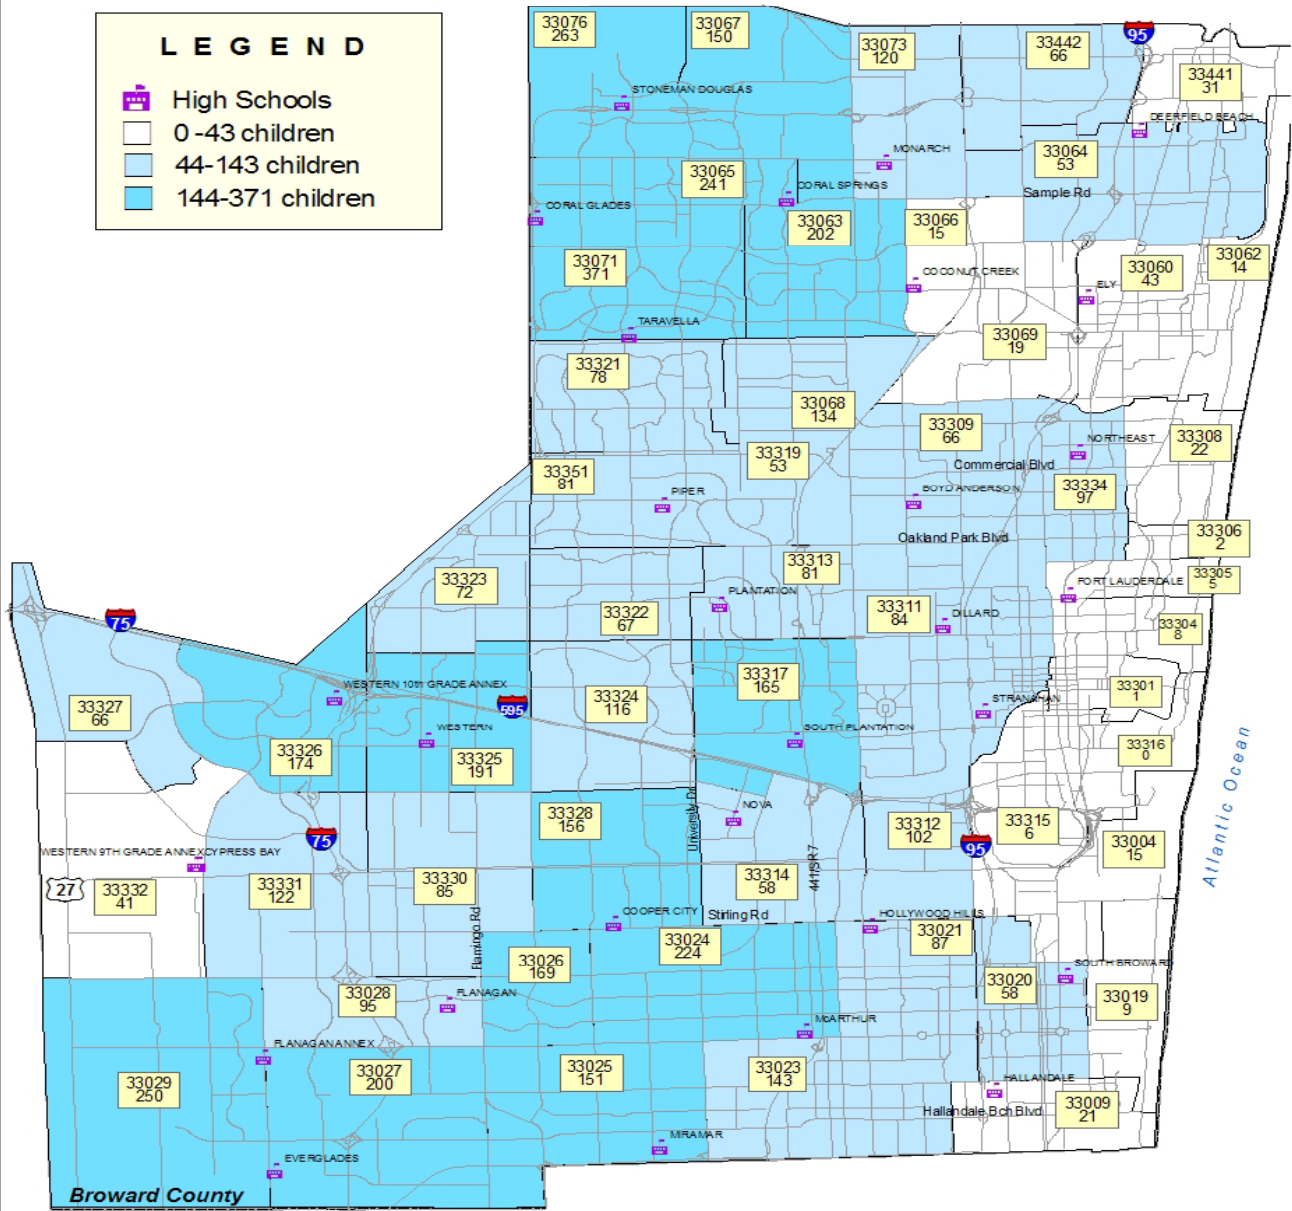

Broward County High School Children with Allergies (All)

LEGEND

-  High Schools
-  0-43 children
-  44-143 children
-  144-371 children

Broward County
Miami-Dade County