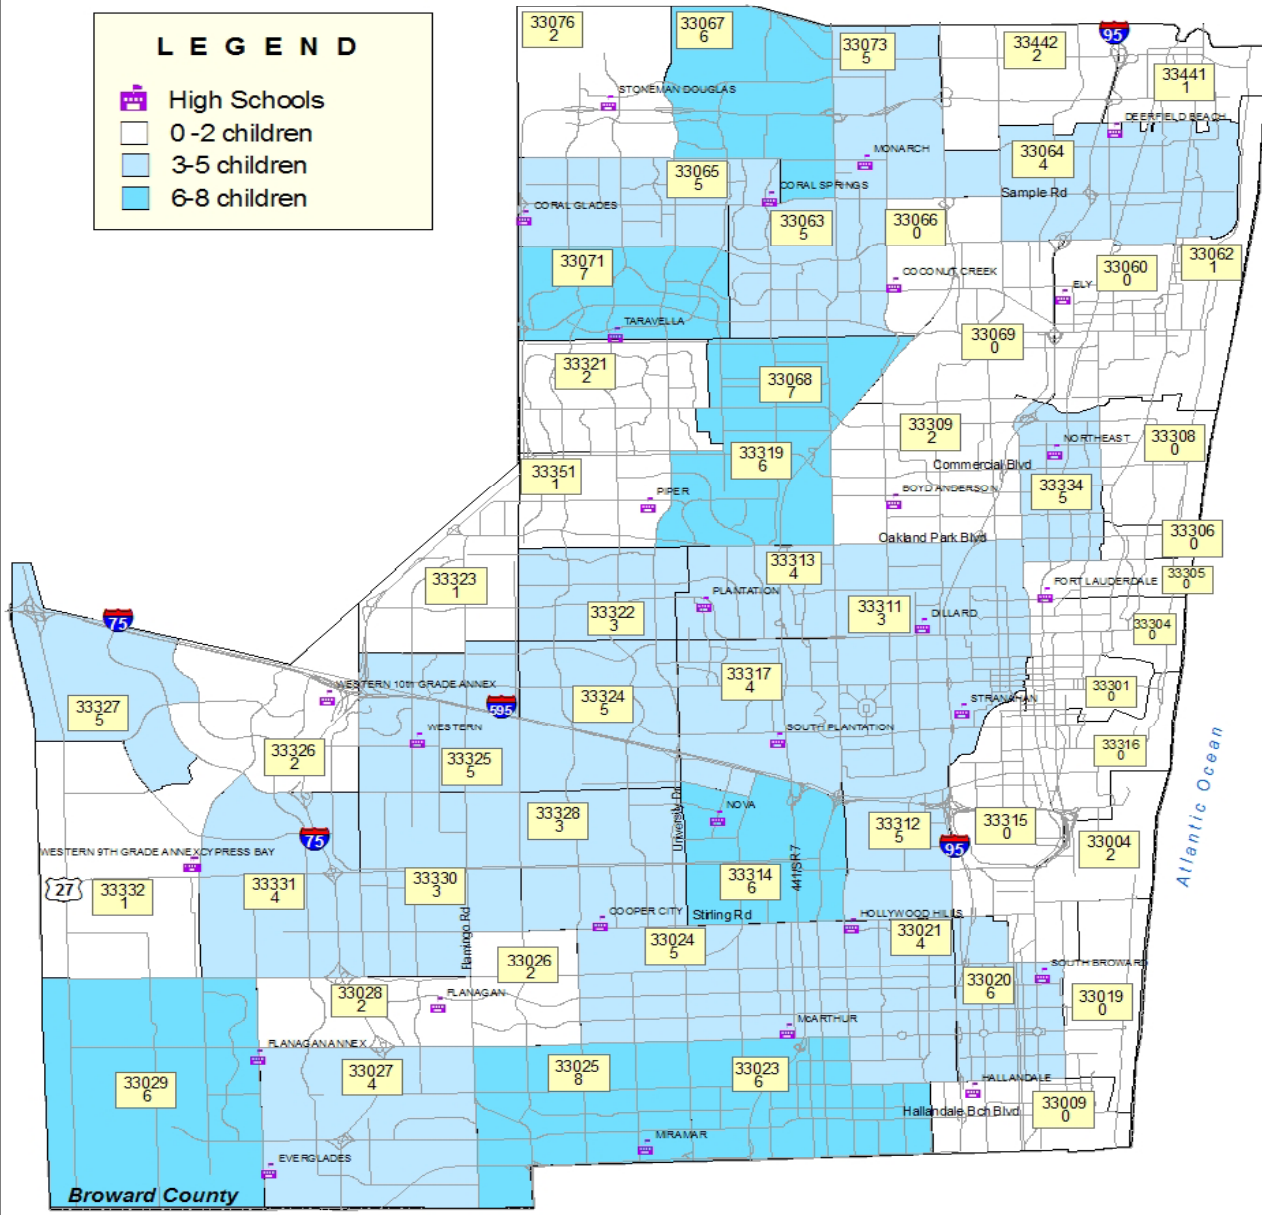

Broward County High School Children with Diabetes

LEGEND

-  High Schools
-  0-2 children
-  3-5 children
-  6-8 children

Broward County
Miami-Dade County