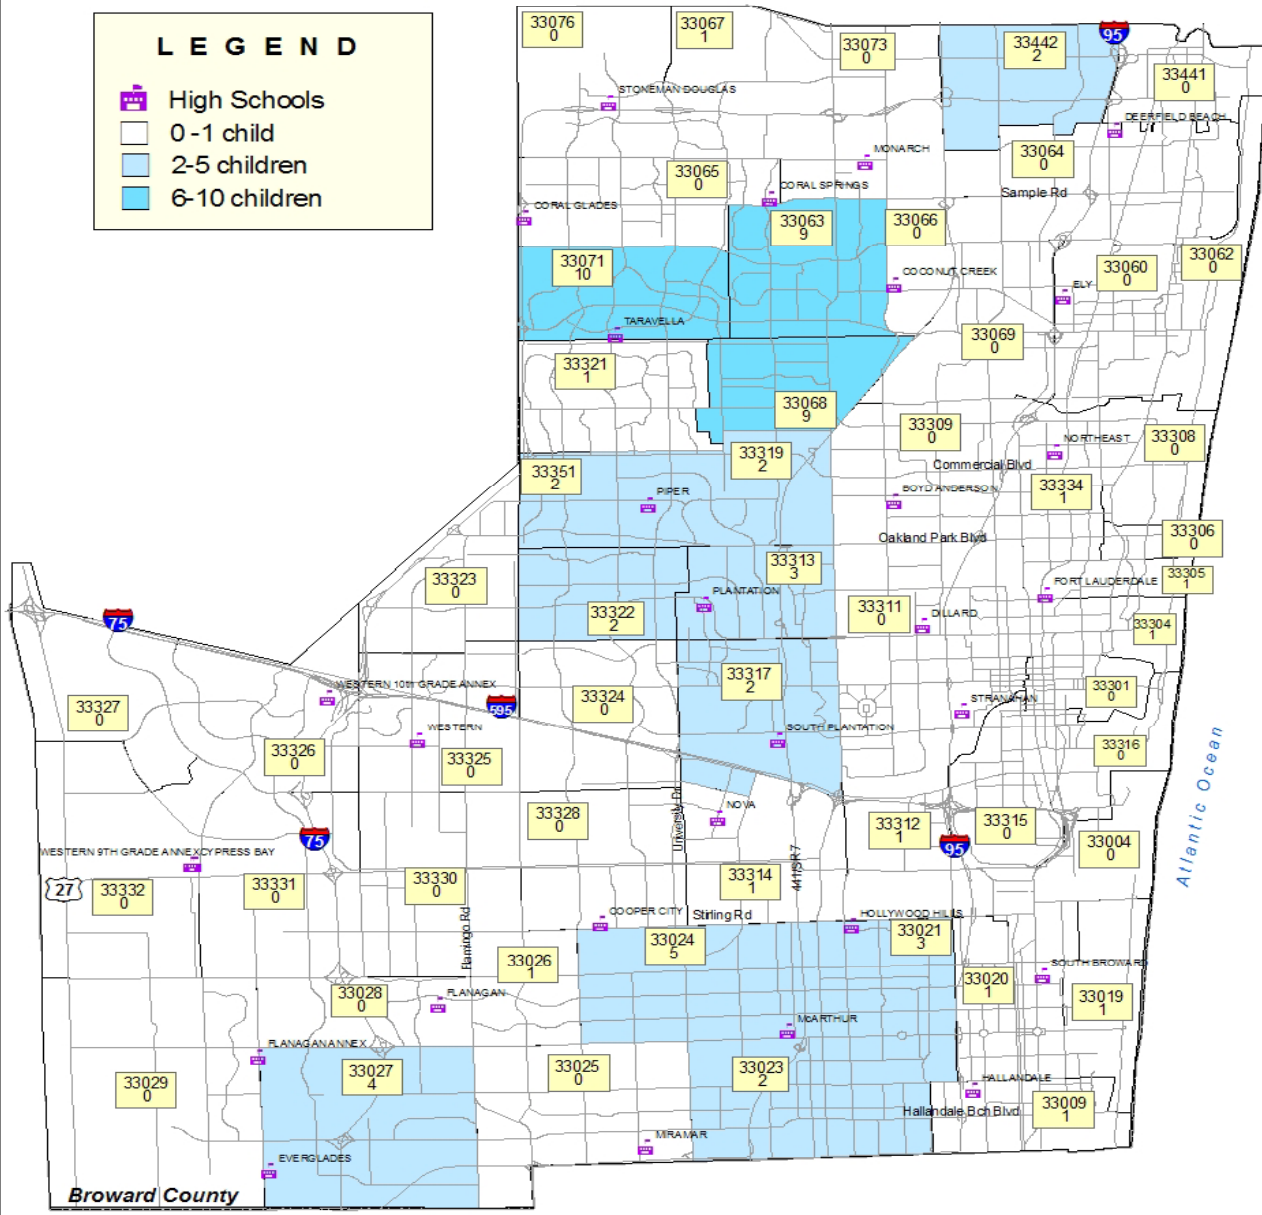

Broward County High School Children with Eating Disorder/Overweight

LEGEND

-  High Schools
-  0 -1 child
-  2-5 children
-  6-10 children

Broward County
Miami-Dade County