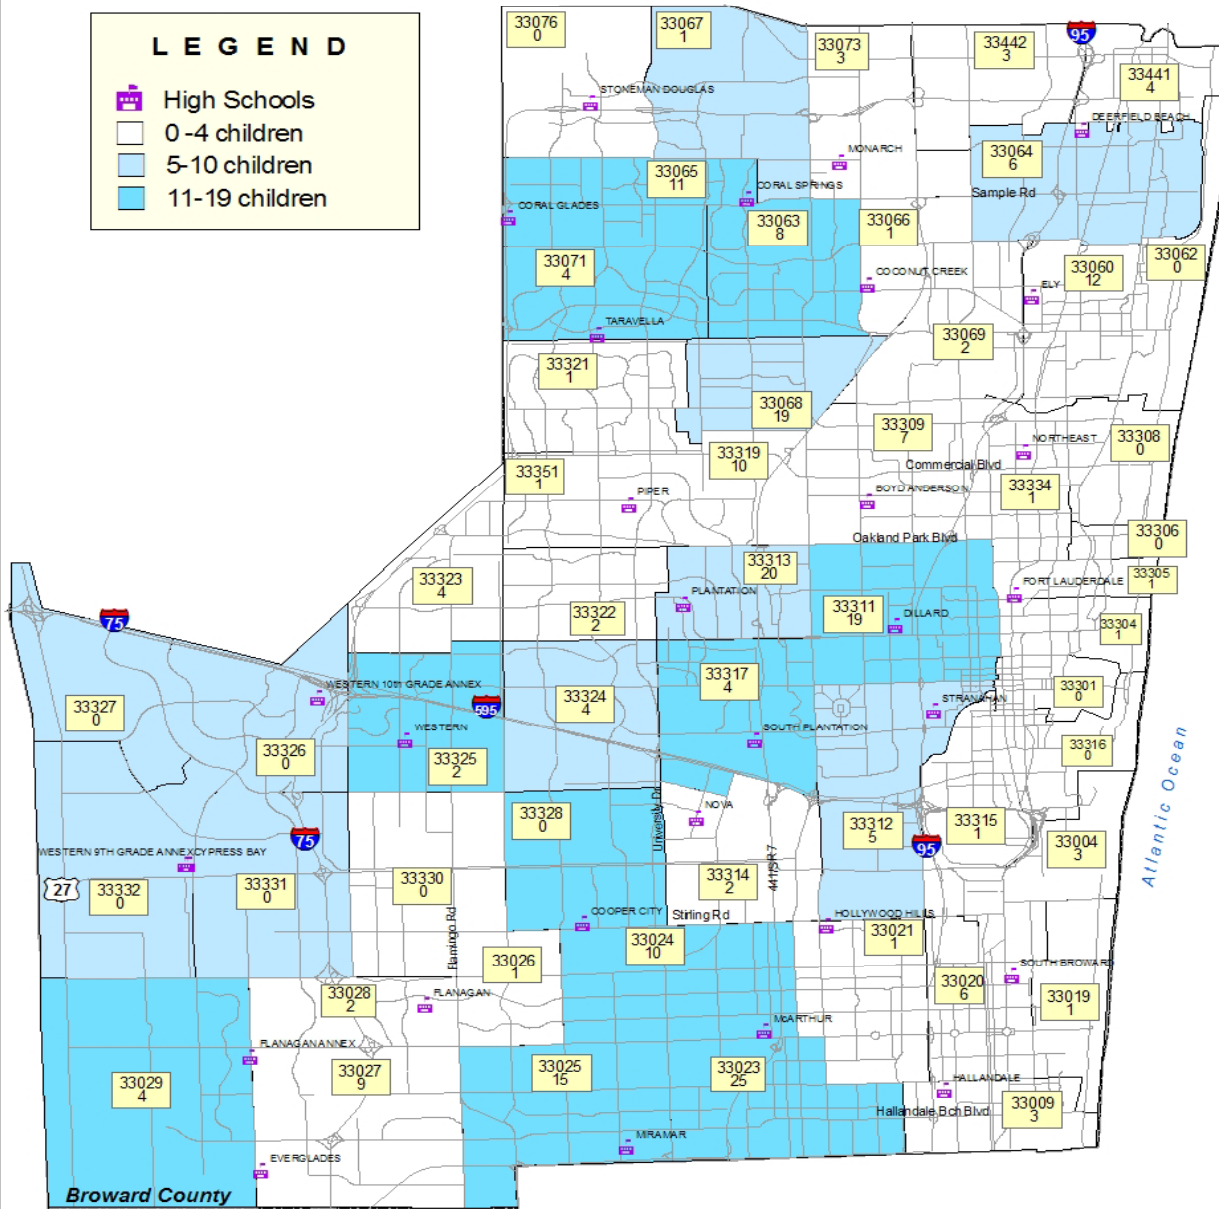

# Broward County High School Children with Heart Conditions

## LEGEND

-  High Schools
-  0-4 children
-  5-10 children
-  11-19 children

Broward County  
Miami-Dade County