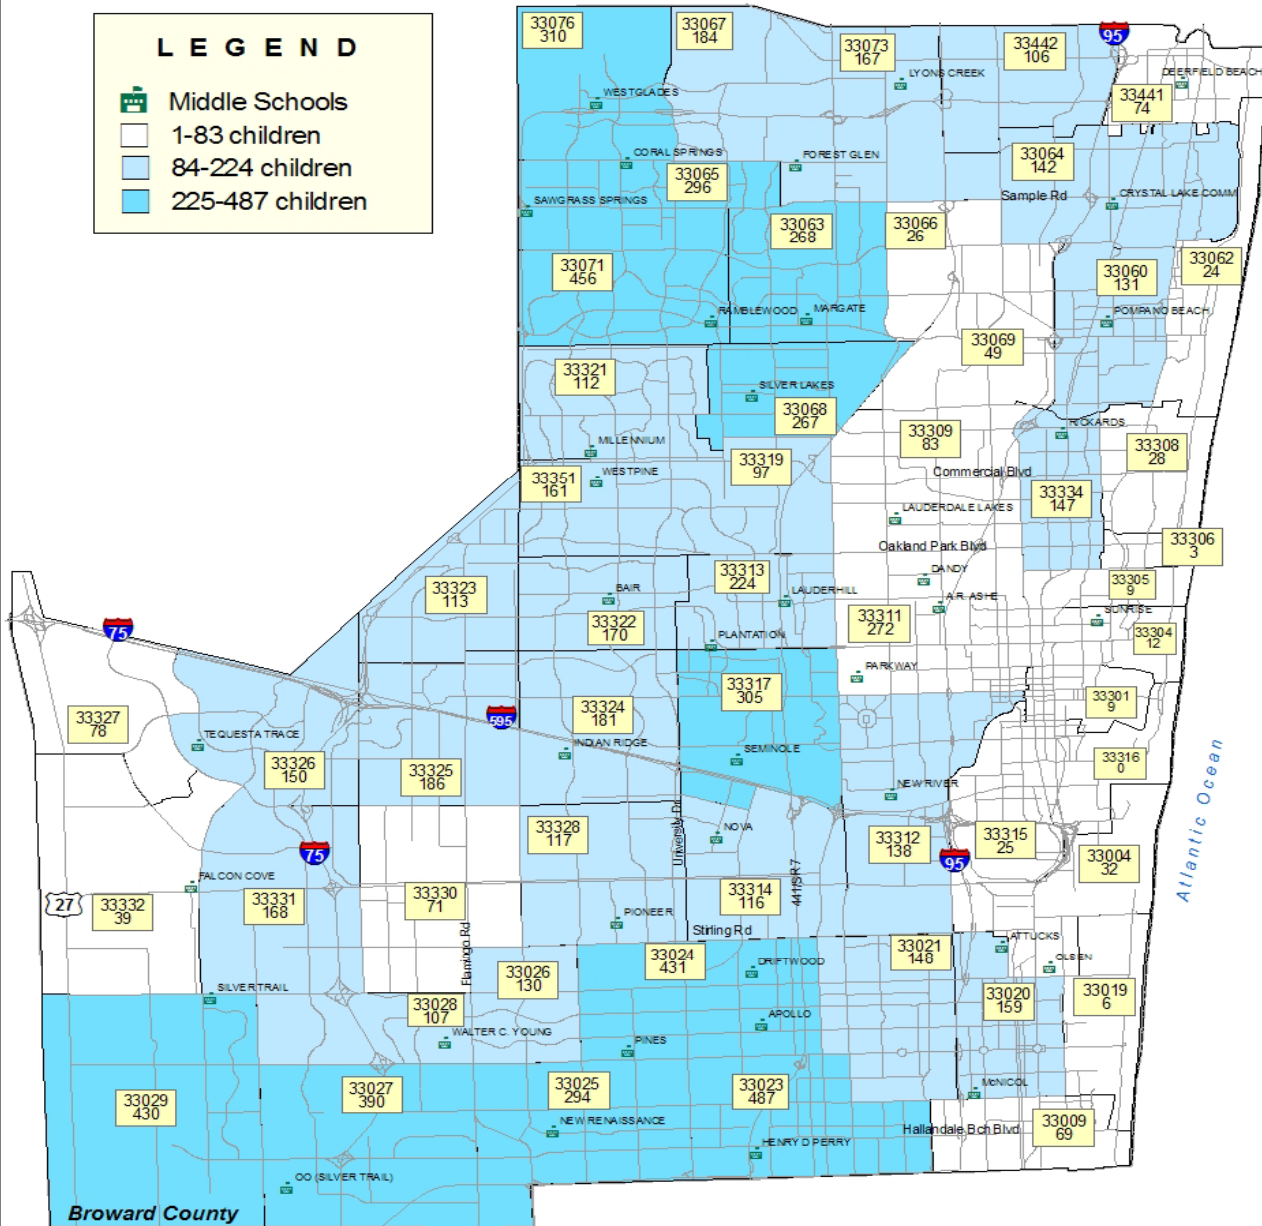

Broward County Middle School Children with Allergies (All)

LEGEND

-  Middle Schools
-  1-83 children
-  84-224 children
-  225-487 children

Broward County
Miami-Dade County