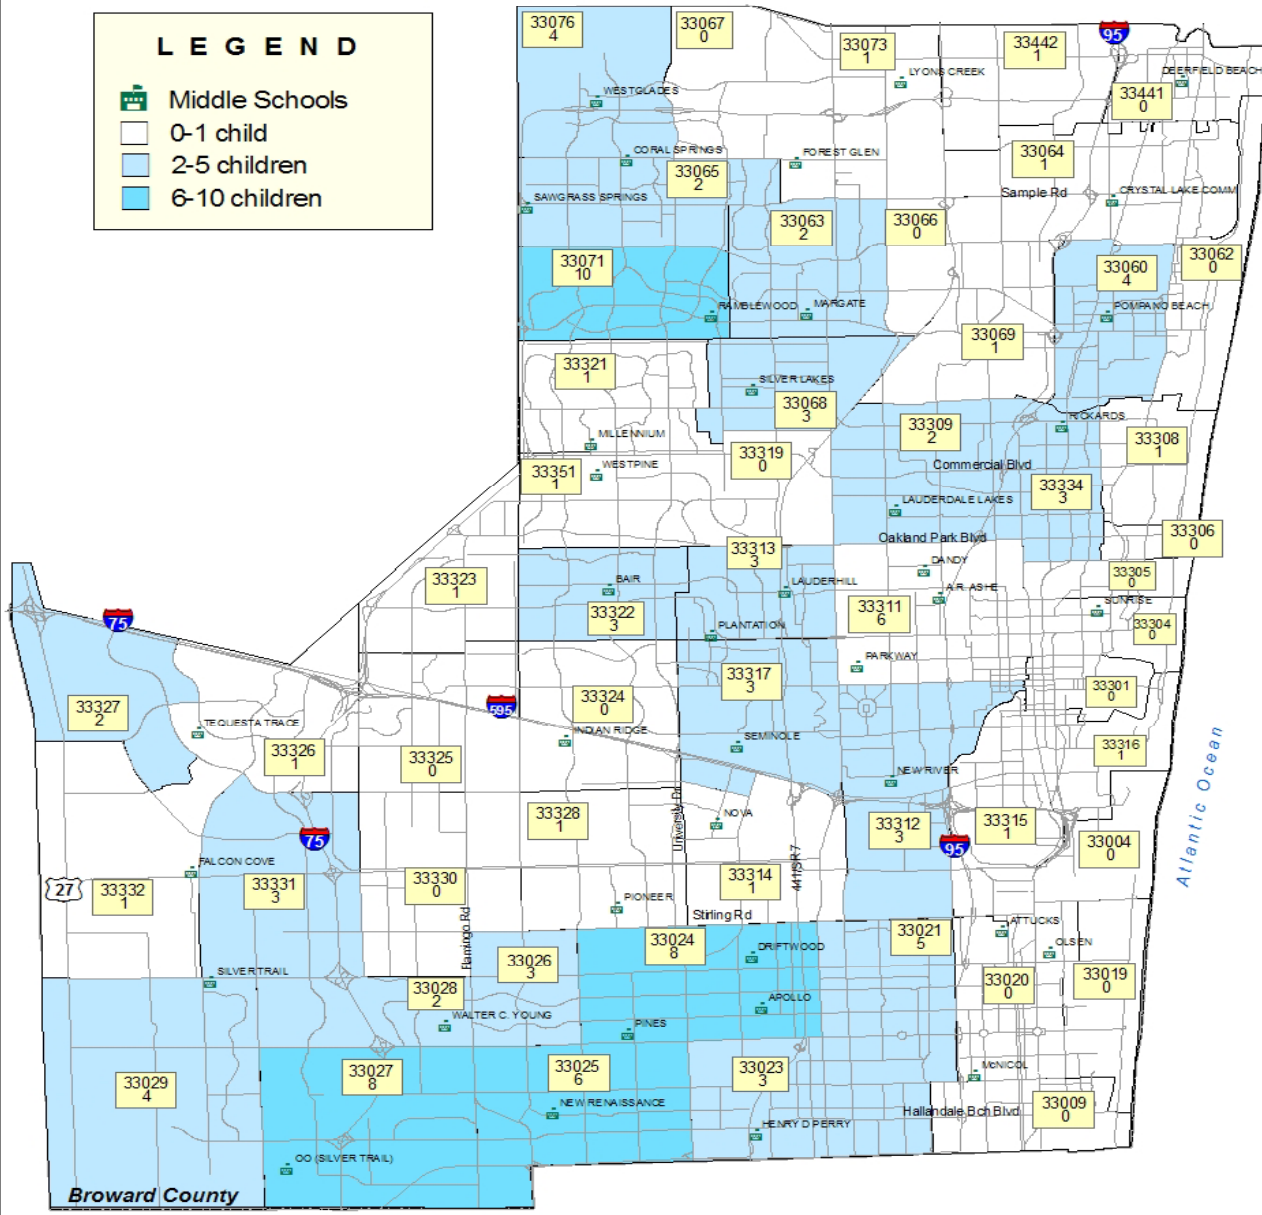

Broward County Middle School Children with Diabetes

LEGEND

-  Middle Schools
-  0-1 child
-  2-5 children
-  6-10 children

Broward County
Miami-Dade County