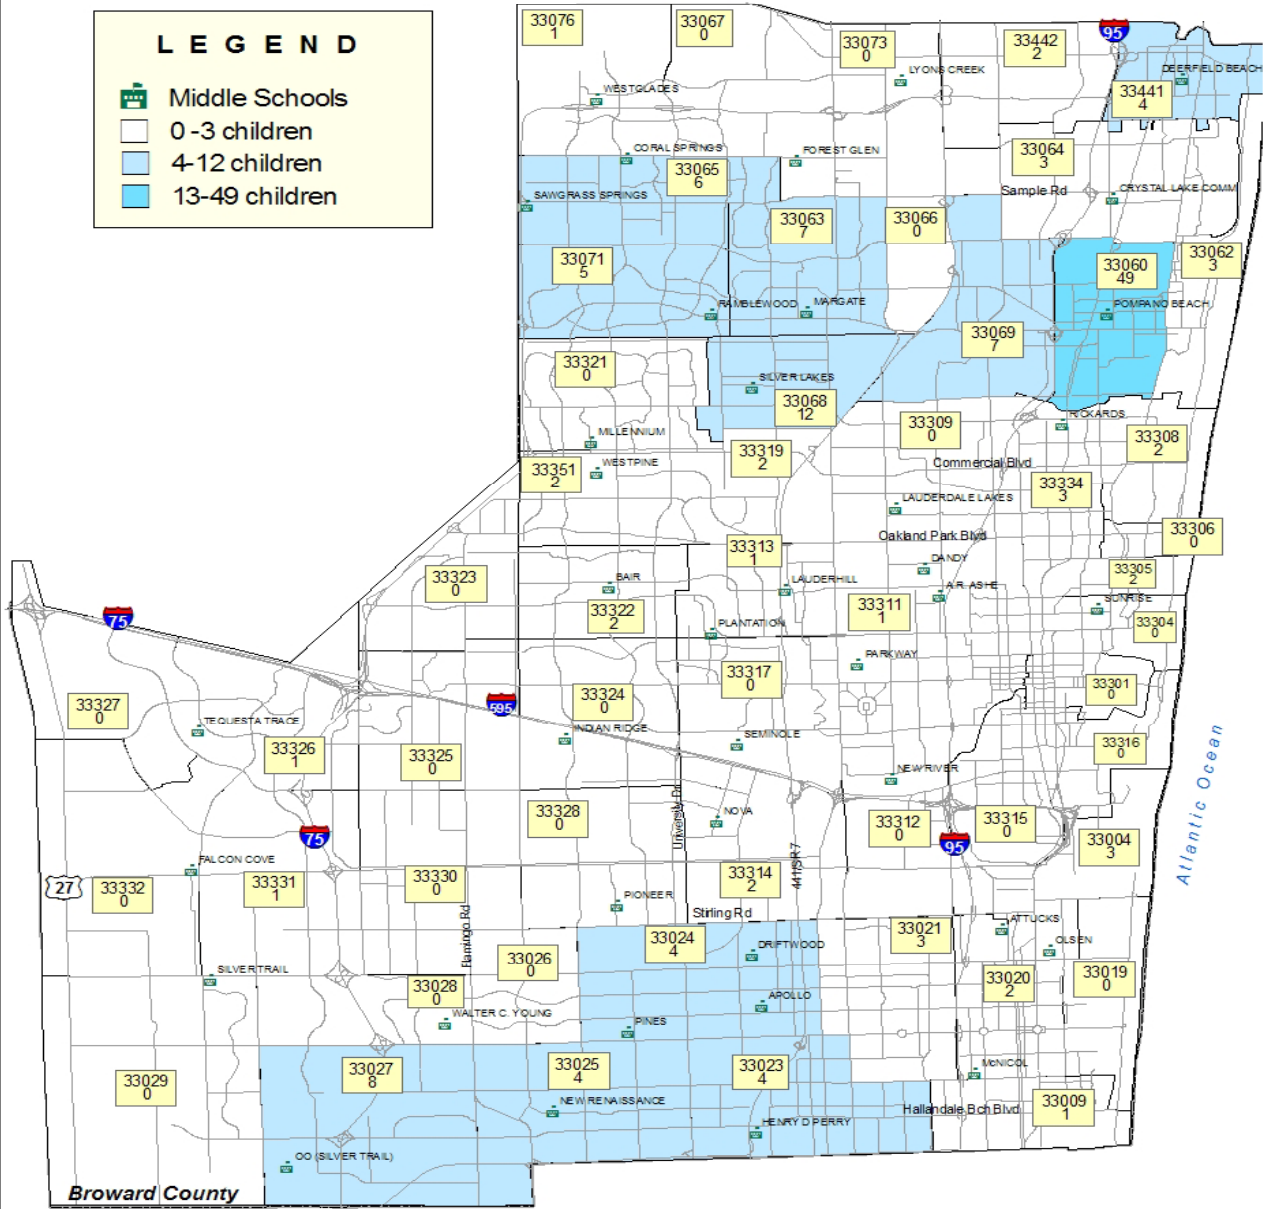

# Broward County Middle School Children with Eating Disorders/Overweight

**LEGEND**

-  Middle Schools
-  0-3 children
-  4-12 children
-  13-49 children

Broward County  
Miami-Dade County