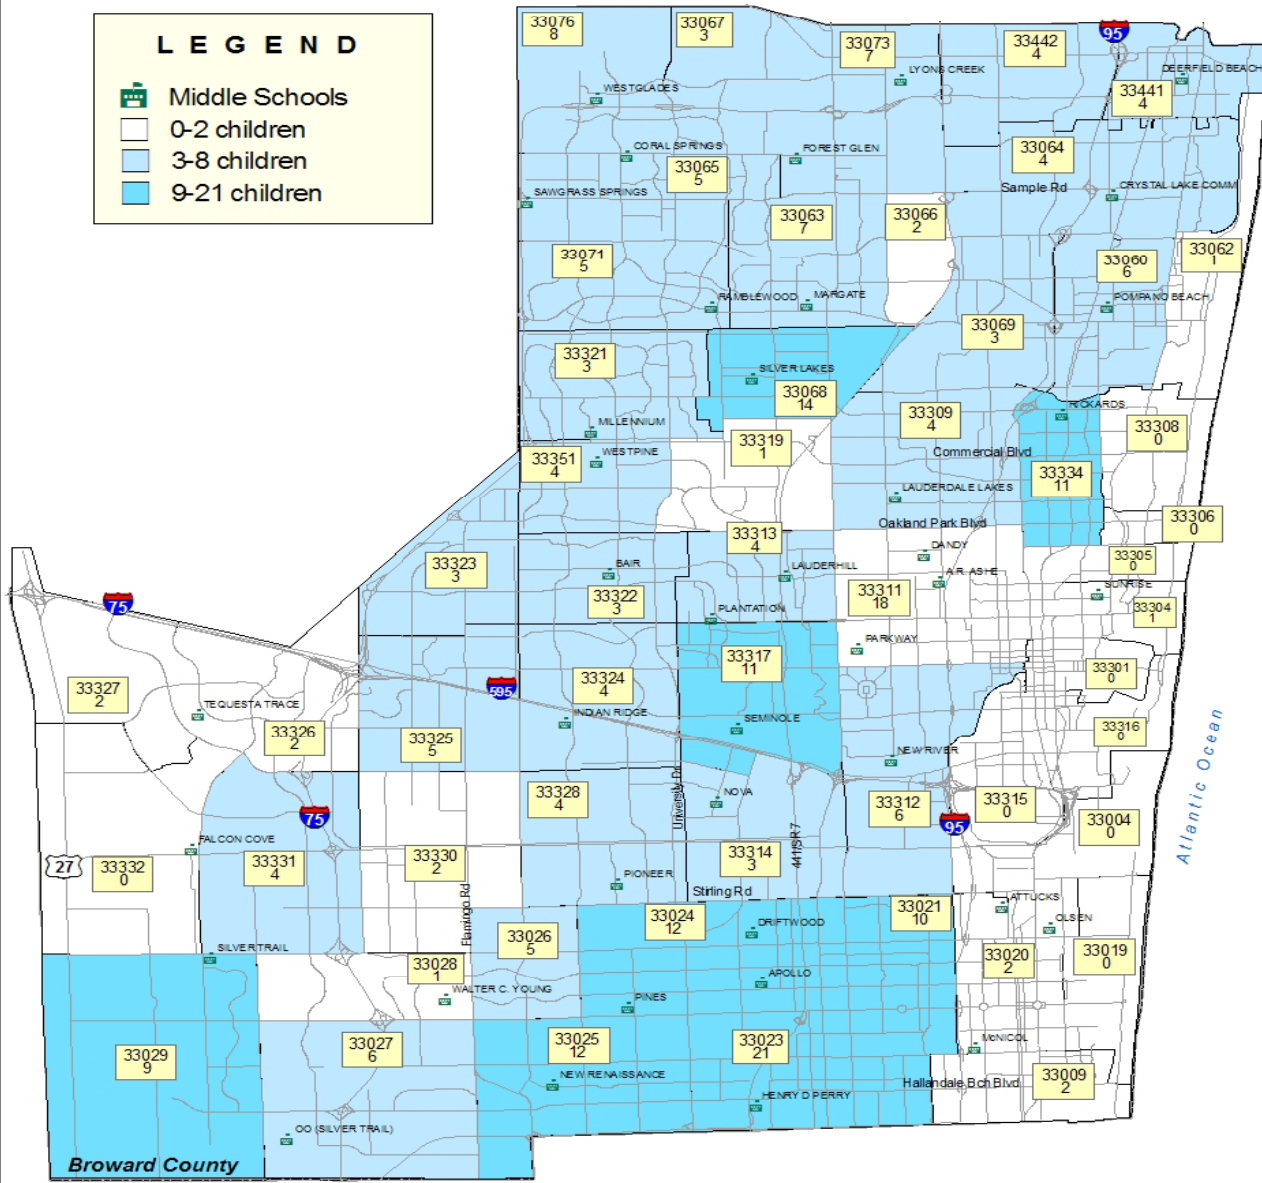

# Broward County Middle School Children with Heart Conditions

**LEGEND**

-  Middle Schools
-  0-2 children
-  3-8 children
-  9-21 children

Broward County  
Miami-Dade County